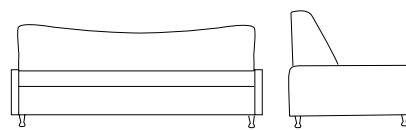

## Studio Flip Flop Sleeper

### Standard S31-FW-S

overall length	85"
overall depth	34"
back height	34"
arm height	26.5"
seat height	19"
seat depth	21.5"
seat width	77"
overall weight	220 lbs.
yardage (non-directional)	9

### Armless S31-FW-E

overall length	81"
overall depth	34"
back height	34"
seat height	19"
seat depth	21.5"
seat width	77"
overall weight	200 lbs.
yardage (non-directional)	9